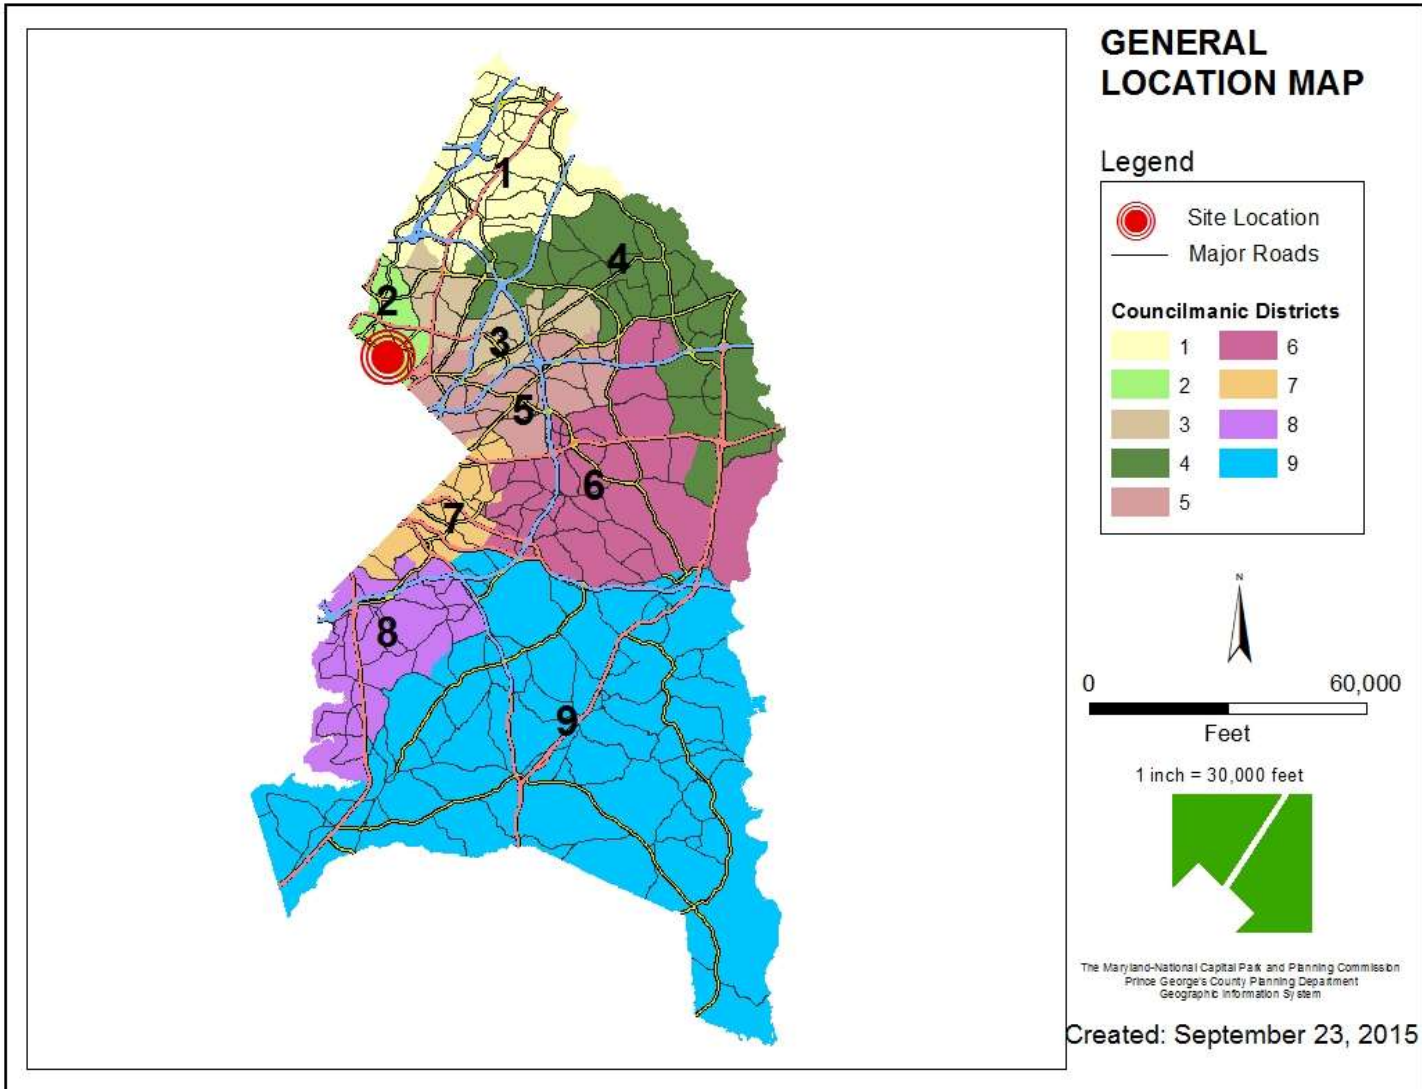

ITEM: 10

CASE: DSP-05114-02

# AVONDALE OVERLOOK METROPOLITAN AT HYATTSVILLE

THE PRINCE GEORGE'S COUNTY PLANNING DEPARTMENT

# GENERAL LOCATION MAP

# ZONING MAP